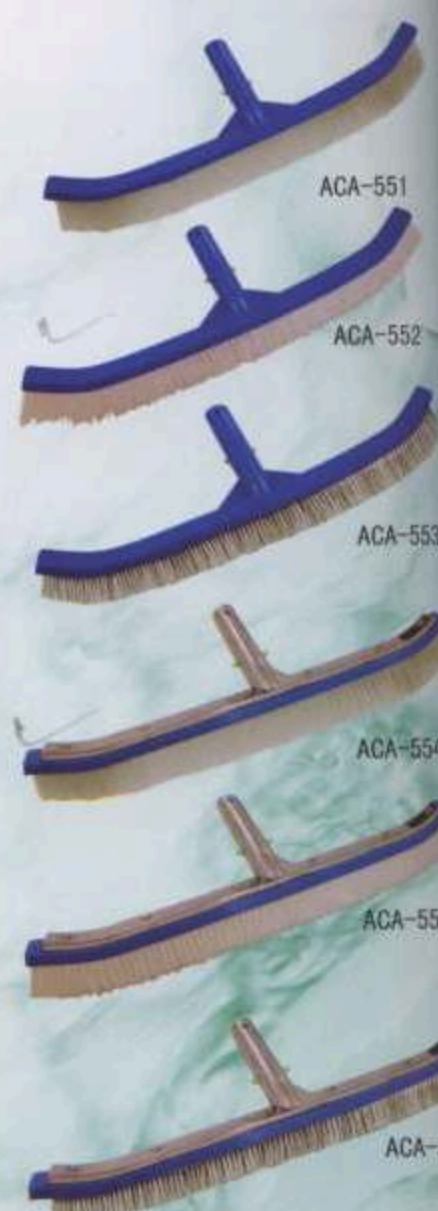

BRUSHES

Product Code	Product Description
ACA-551	18" Wall Brush with Poly Bristles
ACA-552	18" Wall Brush with Nylon Bristles
ACA-553	18" Wall Brush with 50/50 Mix of Nylon and Stainless Steel Bristles
ACA-554	18" Aluminum Back Wall Brush with Poly Bristles
ACA-555	18" Aluminum Back Wall Brush with Nylon Bristles
ACA-556	18" Aluminum Back Wall Brush with 50/50 Mix of Nylon and Stainless Steel Bristles
ACA-557	10" Pool/ Spa Wall Brush with Poly Bristles
ACA-558	10" Pool/ Spa Wall Brush with Nylon Bristles
ACA-559	10" Wall Brush with 50/50 Mix of Nylon and Stainless Steel Bristles
ACA-560	10" All Plastic Algae Brush with Stainless Steel Bristles
ACA-561	10" Aluminum Back Wall Brush with Nylon Bristles
ACA-562	10" Aluminum Back Wall Brush with 50/50 Mix of Nylon and Stainless Steel Bristles
ACA-563	10" Aluminum Back Algae Brush with Stainless Steel Bristles